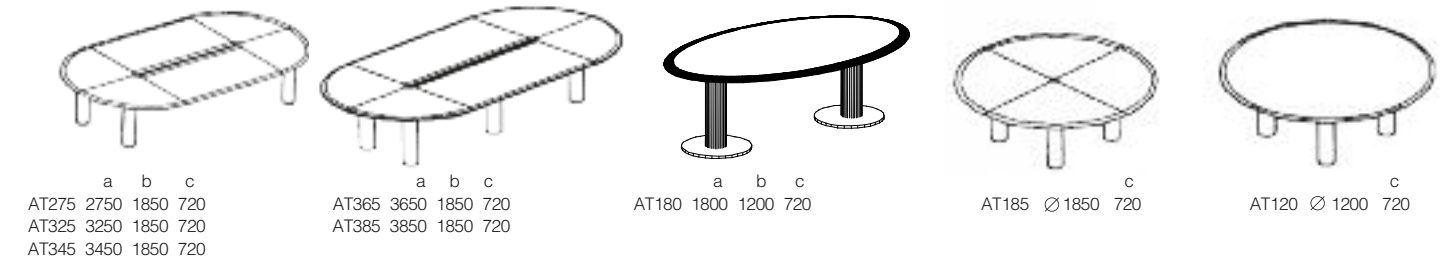

Tárgyalók / Besprechungstische / Meeting tables