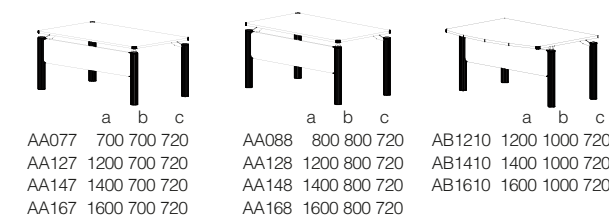

Íróasztalok
Schreibtische
Desks

AA077	700	700	720	AA088	800	800	720	AB1210	1200	1000	720
AA127	1200	700	720	AA128	1200	800	720	AB1410	1400	1000	720
AA147	1400	700	720	AA148	1400	800	720	AB1610	1600	1000	720
AA167	1600	700	720	AA168	1600	800	720				

Számítógépes asztalok
Computertische
Computer desks