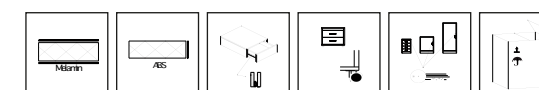

a b c
KG54 435 570 585
KG64 435 670 585
KG74 435 770 585

a b c
KT54 435 570 585
KT64 435 670 585
KT74 435 770 585

a b c
KG53 435 570 585
KG63 435 670 585
KG73 435 770 585

a b c
KT53 435 570 585
KT63 435 670 585
KT73 435 770 585

a b c
KH55 435 570 660
KH65 435 670 660
KH75 435 770 660

a b c
KH54 435 570 660
KH64 435 670 660
KH74 435 770 660

a b c
KA65 435 600 720
KA75 435 700 720
KA85 435 800 720

a b c
KA64 435 600 720
KA74 435 700 720
KA84 435 800 720

a b c
KA62 435 600 720
KA72 435 700 720
KA82 435 800 720

A konténerek műanyag és fém fiókos kivitelben is rendelhetők. A fogantyúválasztékból a fogantyúkatkülön kell megrendelni.
Die Container können mit Plastik- oder Metallschublade Ausführung bestellt werden.
Die Griffen sollen getrennt ausgewählt werden.
Drawers for the pedestals are available in plastic or metal. Handles selected and order separately.