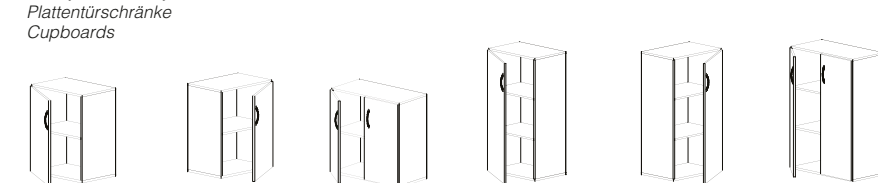

113AK	400	114AK	400	117AK	800	118AK	400	119AK	400	122AK	800
	113FK	400	114FK	400	117FK	800	118FK	400	119FK	400	122FK	800
	113ZAK	400	114ZAK	400	117AZK	800	118ZAK	400	119ZAK	400	122ZAK	800
	113ZFK	400	114ZFK	400	117ZFK	800	118ZFK	400	119ZFK	400	122ZFK	800
	115AK	600	116AK	600			120AK	600	121AK	600		
	115FK	600	116FK	600			120FK	600	121FK	600		
	115ZAK	600	116ZAK	600			120ZAK	600	121ZAK	600		
	115ZFK	600	116ZFK	600			120ZFK	600	121ZFK	600		
b		400		400		400		400		400		400
c		737		737		737		1096		1096		1096

Teleajtós szekrények / Plattentürschränke / Cupboards