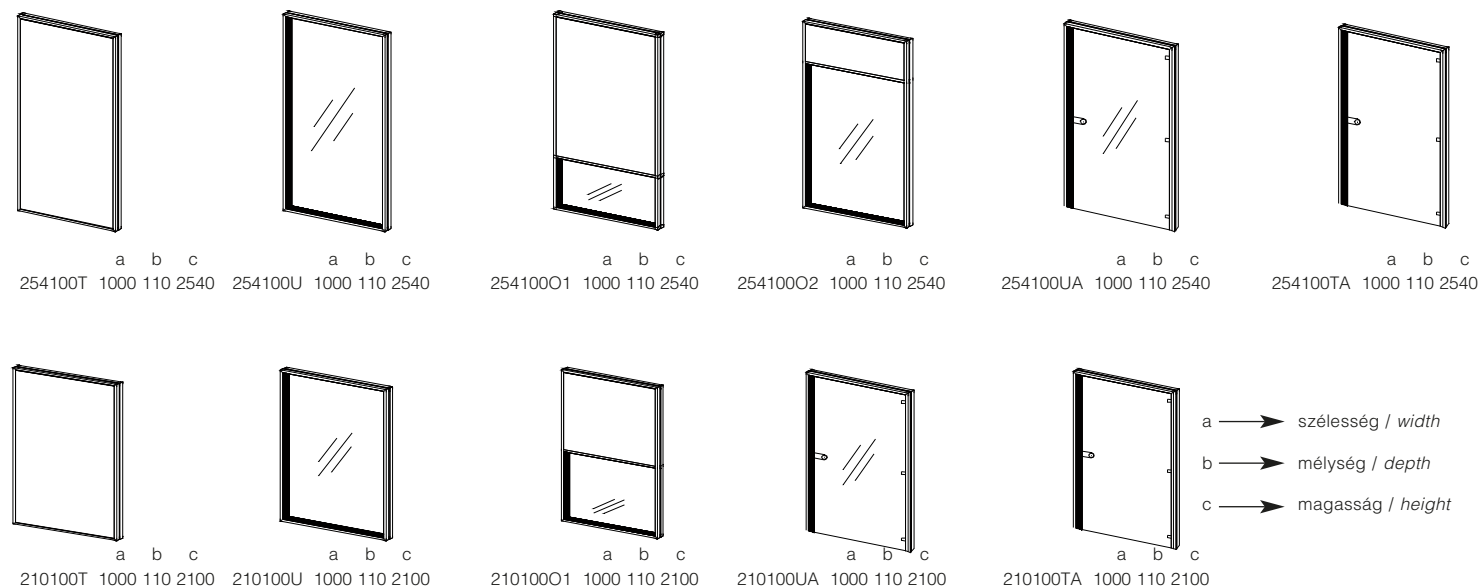

Üvegfalak
Glass partitions

Alaprajz és belsőméretek alapján tervezést igénylő rendszer. Keresse értékesítő munkatársunkat!
This system requires individual planning according to the size of the area involved. Please consult our sales team!