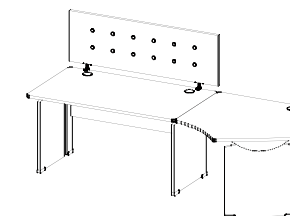

Paravánok
Screens

Lekerekített egyoldalas
Rounded corners,
one-sided

Sarkos kétoldalas
Straight corners,
two-sided

Sarkos egyoldalas
Straight corners,
one-sided