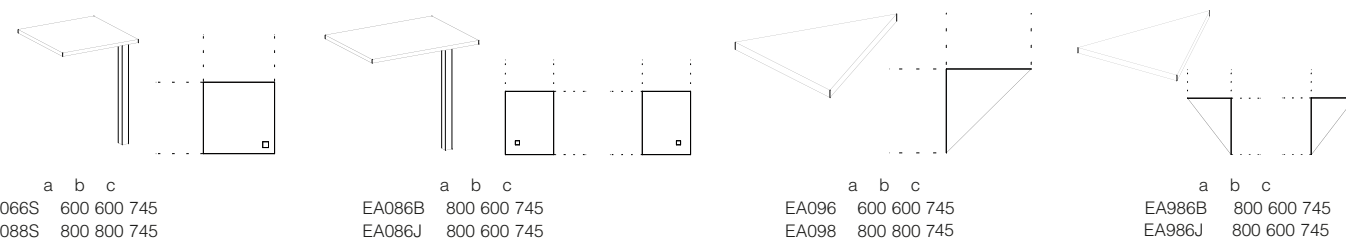

Sarokasztalok / Ecktische / Corner desks