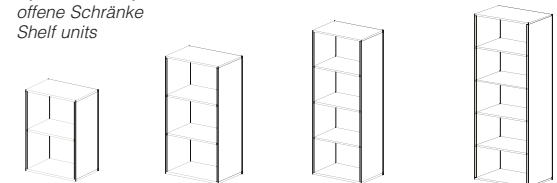

module system, practical versatile

Our standard system of cupboards offers a practical and versatile storage solution. Units range in height from 1 to 5 compartment levels, and combinations of 5+2 or even 5+3 levels are also possible.

The storage units come with or without doors, and will make any office more organized and more manageable.

The units can be fitted with a variety of doors, including hinged, sliding, glass or tambour doors, while anodized aluminium-framed glass doors provide a particularly elegant touch. The units can also come fully-drawerred, and are available with or without locks. The intelligently designed storage interiors are a space-saving and invaluable aid to your office work.

They guarantee a perfect storage system, where practical functionality and aesthetic design come together in perfect harmony.

Nyitott szekrények
offene Schränke
Shelf units

a	101AK	400	104AK	400	107K	400	110K	400
a	101FK	400	104FK	400	108K	600	111K	600
a	102AK	600	105AK	600	109K	800	112K	800
a	102FK	600	105FK	600				
a	103AK	800	106AK	800				
a	103FK	800	106FK	800				
b		400		400		400		400
c		737		1096		1455		1814

Teleajtós szekrények
Plattentürschränke
Cupboards